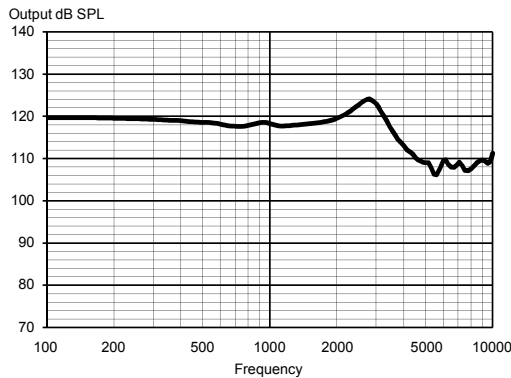

TECHNICAL DATA

		EAR SIMULATOR IEC 60118-0:1983, + A1:1994	2CC COUPLER IEC 60118-0:2015, ANSI S3.22-2014
OSPL90	1600 Hz Peak Average	118 dB SPL 124 dB SPL 118 dB SPL	108 dB SPL 114 dB SPL 110 dB SPL
Acoustic output (Input 60 dB SPL)	1600 Hz Peak Average	103 dB SPL 108 dB SPL 99 dB SPL	93 dB SPL 98 dB SPL 93 dB SPL
Full-on gain (Input 50 dB SPL)	1600 Hz Peak Average	61 dB SPL 69 dB SPL 62 dB SPL	52 dB SPL 58 dB SPL 55 dB SPL
Telecoil output (Input 31.6 mA/m)		103 dB SPL 108 dB SPL 99 dB SPL	93 dB SPL 98 dB SPL 93 dB SPL
Acoustic Frequency range		100 Hz - 10000 Hz	100 Hz - 7000 Hz
Harmonic distortion (Input 70 dB SPL)	500 Hz 800 Hz 1600 Hz	<2% <2% <2%	<2% <2% <2%
Equivalent input noise		21 dB SPL	21 dB SPL
Battery current (stand by)		1.00 mA	1.00 mA
Battery current		1.02 mA	1.04 mA
Battery life / hours (Type 312 Zn-Air, 170 mAh)*		165 h	165 h
Mobile phone immunity (IEC 60118-13:2016, ANSI C63.19:2011)		IRIL: -21/-19/-9 dB SPL	U-rating: M4/T4

*Battery life in real-life situations depends among other things on the hearing aid features used, streaming time, and the quality of the battery used.

MAXIMUM OUTPUT - EAR SIMULATOR