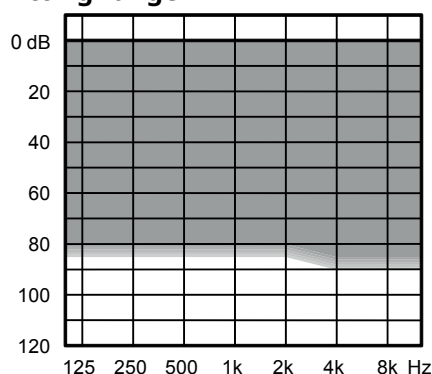

Effect RIC F2 (M-RECEIVER)

Minimal to severe hearing losses
E7/E6/E5/E4/E3/E2

Fitting range

Key Features	E7	E6	E5	E4	E3	E2
Processing and fine-tuning channels	15	12	10	6	6	4
Experience Level Manager	•	•	•	•	•	•
Programs	5	4	3	3	3	3
Automatic Adaptive Directionality channels	15	12	10	6	6	4
Volume Control II*	•	•	•	•	•	•
Programmable Push Button**	•	•	•	•	•	•
Ambient Noise Rejection II	•	•	•	•	•	•
Noise reduction	•	•	•	•	•	Minimal
Linked ZEN	•	•	•	•	•	•
Linear Frequency Transposition	•	•	•	•	•	•
Acoustic Situation Technology	11 (IE)	7 (IE)	4	3		
Impulse Noise Rejection II	•	•	•			
Speech Enhancer	II/Linked	Linked				
Real Ear Effect	•	•				
Wind Noise Control II	•					
High-frequency boost	•					
Connectivity						
Tcoil	•	•	•	•	•	•
2.4 GHz control (Android and iOS)	•	•	•	•	•	•
2.4 GHz streaming (iOS)	•	•	•	•	•	•
DEX assistive listening device compatibility	•	•	•	•	•	•
Accessories						
Coselgi App	•	•	•	•	•	•
Acoustic remote control App	•	•	•	•	•	•
COM-DEX App	•	•	•	•	•	•

*Via DEX and app **Programmable: Volume control II, program shift or a combination of the two

Colours

069/Summer Gold, 081/Tan Silk, 118/Tech Black, 119/Silver Grey, 121/Titanium Grey, 123/Autumn Beige

TECHNICAL DATA