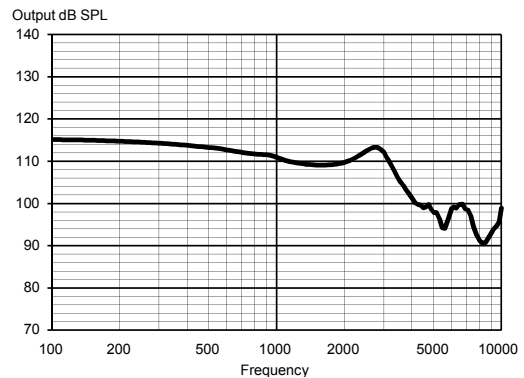

MAXIMUM OUTPUT - 2CC COUPLER