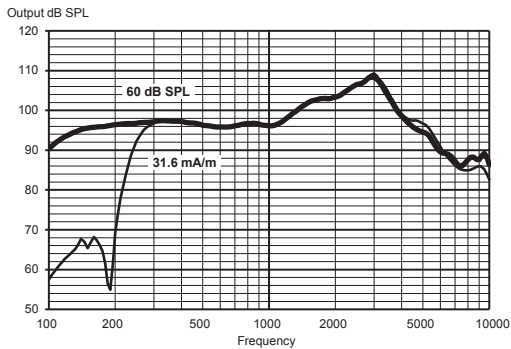

		EAR SIMULATOR IEC 60118-0:1983, + A1:1994	2CC COUPLER IEC 60118-0:2015, ANSI S3.22-2014
OSPL90	1600 Hz Peak Average	118 dB SPL 124 dB SPL 118 dB SPL	108 dB SPL 114 dB SPL 110 dB SPL
Acoustic output (Input 60 dB SPL)	1600 Hz Peak Average	103 dB SPL 108 dB SPL 99 dB SPL	93 dB SPL 98 dB SPL 93 dB SPL
Full-on gain (Input 50 dB SPL)	1600 Hz Peak Average	61 dB SPL 69 dB SPL 62 dB SPL	52 dB SPL 58 dB SPL 55 dB SPL
Telecoil output (Input 31.6 mA/m)		103 dB SPL 108 dB SPL 99 dB SPL	93 dB SPL 98 dB SPL 93 dB SPL
Acoustic Frequency range		100 Hz - 10000 Hz	100 Hz - 7000 Hz
Harmonic distortion (Input 70 dB SPL)	500 Hz 800 Hz 1600 Hz	<2% <2% <2%	<2% <2% <2%
Equivalent input noise		21 dB SPL	21 dB SPL
Battery current (stand by)		1.00 mA	1.00 mA
Battery current		1.02 mA	1.04 mA
Battery life / hours (Type 312 Zn-Air, 170 mAh)*		165 h	165 h
Mobile phone immunity (IEC 60118-13:2016, ANSI C63.19:2011)		IRIL: -21/-19/-9 dB SPL	U-rating: M4/T4

*Battery life in real-life situations depends among other things on the hearing aid features used, streaming time, and the quality of the battery used.

MAXIMUM OUTPUT - EAR SIMULATOR

MAXIMUM OUTPUT - 2CC COUPLER

OUTPUT - EAR SIMULATOR

OUTPUT - 2CC COUPLER