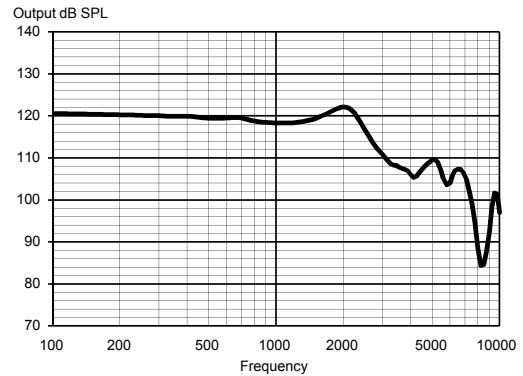

### Colours

069/Summer Gold, 081/Tan Silk, 118/Tech Black, 119/Silver Grey, 121/Titanium Grey, 123/Autumn Beige

**TECHNICAL DATA**

		<b>EAR SIMULATOR</b> IEC 60118-0:1983, + A1:1994	<b>2CC COUPLER</b> IEC 60118-0:2015, ANSI S3.22-2014
OSPL90	1600 Hz Peak Average	129 dB SPL 132 dB SPL 127 dB SPL	120 dB SPL 122 dB SPL 119 dB SPL
Acoustic output (Input 60 dB SPL)	1600 Hz Peak Average	114 dB SPL 117 dB SPL 109 dB SPL	105 dB SPL 108 dB SPL 102 dB SPL
Full-on gain (Input 50 dB SPL)	1600 Hz Peak Average	64 dB SPL 70 dB SPL 68 dB SPL	55 dB SPL 64 dB SPL 59 dB SPL
Telecoil output (Input 31.6 mA/m)		114 dB SPL 117 dB SPL 109 dB SPL	105 dB SPL 108 dB SPL 102 dB SPL
Acoustic Frequency range		100 Hz - 6750 Hz	100 Hz - 6550 Hz
Harmonic distortion (Input 70 dB SPL)	500 Hz 800 Hz 1600 Hz	<2% <2% <2%	<2% <2% <2%
Equivalent input noise		20 dB SPL	22 dB SPL
Battery current (stand by)		1.04 mA	1.04 mA
Battery current		1.07 mA	1.10 mA
Battery life / hours (Type 312 Zn-Air, 170 mAh)*		160 h	155 h
Mobile phone immunity (IEC 60118-13:2016, ANSI C63.19:2011)		IRIL: -24/-20/-11 dB SPL	U-rating: M4/T4

\*Battery life in real-life situations depends among other things on the hearing aid features used, streaming time, and the quality of the battery used.

**MAXIMUM OUTPUT - EAR SIMULATOR**

**MAXIMUM OUTPUT - 2CC COUPLER**