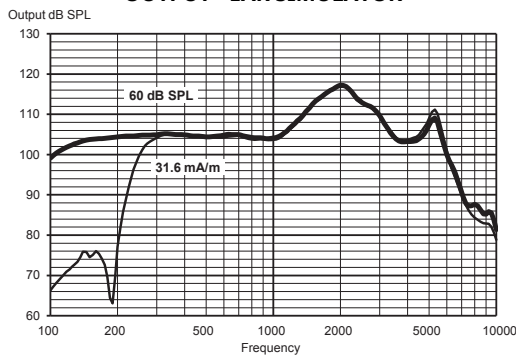

### Colours

069/Summer Gold, 081/Tan Silk, 118/Tech Black, 119/Silver Grey, 121/Titanium Grey, 123/Autumn Beige

**TECHNICAL DATA**

		<b>EAR SIMULATOR</b> IEC 60118-0:1983, + A1:1994	<b>2CC COUPLER</b> IEC 60118-0:2015, ANSI S3.22-2014
OSPL90	1600 Hz Peak Average	129 dB SPL 132 dB SPL 127 dB SPL	120 dB SPL 122 dB SPL 119 dB SPL
Acoustic output (Input 60 dB SPL)	1600 Hz Peak Average	114 dB SPL 117 dB SPL 109 dB SPL	105 dB SPL 108 dB SPL 102 dB SPL
Full-on gain (Input 50 dB SPL)	1600 Hz Peak Average	64 dB SPL 70 dB SPL 68 dB SPL	55 dB SPL 64 dB SPL 59 dB SPL
Telecoil output (Input 31.6 mA/m)		114 dB SPL 117 dB SPL 109 dB SPL	105 dB SPL 108 dB SPL 102 dB SPL
Acoustic Frequency range		100 Hz - 6750 Hz	100 Hz - 6550 Hz
Harmonic distortion (Input 70 dB SPL)	500 Hz 800 Hz 1600 Hz	<2% <2% <2%	<2% <2% <2%
Equivalent input noise		20 dB SPL	22 dB SPL
Battery current (stand by)		1.04 mA	1.04 mA
Battery current		1.07 mA	1.10 mA
Battery life / hours (Type 312 Zn-Air, 170 mAh)*		160 h	155 h
Mobile phone immunity (IEC 60118-13:2016, ANSI C63.19:2011)		IRIL: -24/-20/-11 dB SPL	U-rating: M4/T4

\*Battery life in real-life situations depends among other things on the hearing aid features used, streaming time, and the quality of the battery used.

**MAXIMUM OUTPUT - EAR SIMULATOR**

**MAXIMUM OUTPUT - 2CC COUPLER**

**OUTPUT - EAR SIMULATOR**

**OUTPUT - 2CC COUPLER**