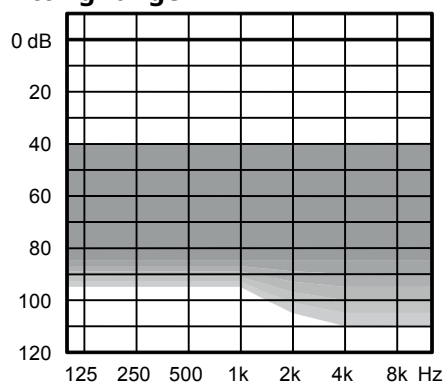

Effect RIC F2 (P-RECEIVER)

Moderate to severe-to-profound hearing losses
E7/E6/E5/E4/E3/E2

Fitting range

Key Features	E7	E6	E5	E4	E3	E2
Processing and fine-tuning channels	15	12	10	6	6	4
Experience Level Manager	•	•	•	•	•	•
Programs	5	4	3	3	3	3
Automatic Adaptive Directionality channels	15	12	10	6	6	4
Volume Control II*	•	•	•	•	•	•
Programmable Push Button**	•	•	•	•	•	•
Ambient Noise Rejection II	•	•	•	•	•	•
Noise reduction	•	•	•	•	•	Minimal
Linked ZEN	•	•	•	•	•	•
Linear Frequency Transposition	•	•	•	•	•	
Acoustic Situation Technology	11 (IE)	7 (IE)	4	3		
Impulse Noise Rejection II	•	•	•			
Speech Enhancer	II/Linked	Linked				
Real Ear Effect	•	•				
Wind Noise Control II	•					
High-frequency boost	•					
Connectivity						
Tcoil	•	•	•	•	•	•
2.4 GHz control (Android and iOS)	•	•	•	•	•	•
2.4 GHz streaming (iOS)	•	•	•	•	•	•
DEX assistive listening device compatibility	•	•	•	•	•	•
Accessories						
Coselgi App	•	•	•	•	•	•
Acoustic remote control App	•	•	•	•	•	•
COM-DEX App	•	•	•	•	•	•

*Via DEX and app **Programmable: Volume control II, program shift or a combination of the two

Colours

069/Summer Gold, 081/Tan Silk, 118/Tech Black, 119/Silver Grey, 121/Titanium Grey, 123/Autumn Beige