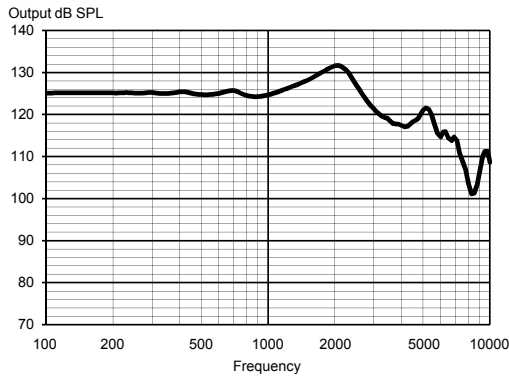

### Colours

069/Summer Gold, 081/Tan Silk, 118/Tech Black, 119/Silver Grey, 121/Titanium Grey, 123/Autumn Beige

**TECHNICAL DATA**

		<b>EAR SIMULATOR</b> IEC 60118-0:1983, + A1:1994	<b>2CC COUPLER</b> IEC 60118-0:2015, ANSI S3.22-2014
OSPL90	1600 Hz Peak Average	129 dB SPL 132 dB SPL 127 dB SPL	120 dB SPL 122 dB SPL 119 dB SPL
Acoustic output (Input 60 dB SPL)	1600 Hz Peak Average	114 dB SPL 117 dB SPL 109 dB SPL	105 dB SPL 108 dB SPL 102 dB SPL
Full-on gain (Input 50 dB SPL)	1600 Hz Peak Average	64 dB SPL 70 dB SPL 68 dB SPL	55 dB SPL 64 dB SPL 59 dB SPL
Telecoil output (Input 31.6 mA/m)		114 dB SPL 117 dB SPL 109 dB SPL	105 dB SPL 108 dB SPL 102 dB SPL
Acoustic Frequency range		100 Hz - 6750 Hz	100 Hz - 6550 Hz
Harmonic distortion (Input 70 dB SPL)	500 Hz 800 Hz 1600 Hz	<2% <2% <2%	<2% <2% <2%
Equivalent input noise		20 dB SPL	22 dB SPL
Battery current (stand by)		1.04 mA	1.04 mA
Battery current		1.07 mA	1.10 mA
Battery life / hours (Type 312 Zn-Air, 170 mAh)*		160 h	155 h
Mobile phone immunity (IEC 60118-13:2016, ANSI C63.19:2011)		IRIL: -24/-20/-11 dB SPL	U-rating: M4/T4

\*Battery life in real-life situations depends among other things on the hearing aid features used, streaming time, and the quality of the battery used.

**MAXIMUM OUTPUT - EAR SIMULATOR**

**MAXIMUM OUTPUT - 2CC COUPLER**